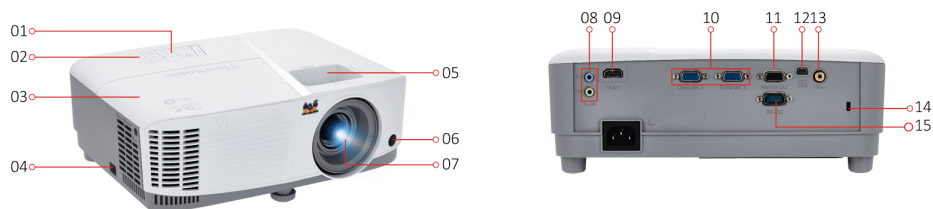

ViewSonic® PROJECTOR PA503W

Key Features

HIGHER BRIGHTNESS. LONGER LAMP LIFE.

- 22,000:1 contrast ratio
- SuperColor™ technology
- 5 colour modes
- Auto power off
- Vertical keystone

Product Description

The ViewSonic PA503W offers impressive visual performance in small business meeting rooms and classrooms. With higher brightness and longer lamp life, PA503W projector is guaranteed to reproduce the finest of details in any environment for much longer. ViewSonic exclusive SuperColour™ technology offers a wider range of displayable colour ensuring true-to-life colour accuracy in both bright and dark environments without sacrificing image quality.

Visit Us  www.viewsonic.com

SPECIFICATION

Native Resolution:	1280x800
DC type:	DC3
Brightness:	3600 ANSI Lumens
Contrast Ratio with SuperEco mode:	22000:1
Display Colour:	1.07 Billion Colours
Light Source:	Lamp
Light source life (Nor/SuperEco):	5000/15000
Lamp Watt:	200W
Lens:	F=2.56-2.68, f=22-24.1 mm
Projection Offset:	100%+/-5%
Throw Ratio:	1.55~1.70
Image size:	30" - 300"
Throw Distance:	1m-10.98m(100" @3.34m)
Keystone:	±40° (Vertical)
Optical Zoom:	1.1x
Audible Noise (Eco):	27dB
Resolution Support:	VGA(640 x 480) to FullHD(1920 x 1080)
HDTV Compatibility:	480i, 480p, 576i, 576p, 720p, 1080i, 1080p
Video Compatibility:	NTSC, PAL, SECAM
Horizontal Frequency:	15K~102KHz
Vertical Scan Rate:	23~120Hz

INPUT

Computer in (D-SUB 15 pin):	2
Composite:	1
Audio-in (3.5mm):	1
HDMI:	1 (Back)

OUTPUT

Monitor out (D-SUB 15 pin):	1
Audio out (3.5mm):	1
Speaker:	2W

CONTROL

RS232:	1
USB type mini B (Services):	1

OTHERS

Power Supply Voltage:	100-240V+/- 10%, 50/60Hz AC
Power Consumption:	Normal: 260W Standby: <0.5W
Operating Temperature:	0~40°C
Carton:	Brown
Net Weight:	2.2kg
Dimensions (WxDxH) w/adjustment foot:	294x218x110mm
Language:	English, French, Spanish, Thai, Korean, German, Italian, Russian, Swedish, Dutch, Polish, Czech, T-Chinese, S-Chinese, Japanese, Turkish, Portuguese, Finnish, Indonesian, India, Arabic, Vietnamese